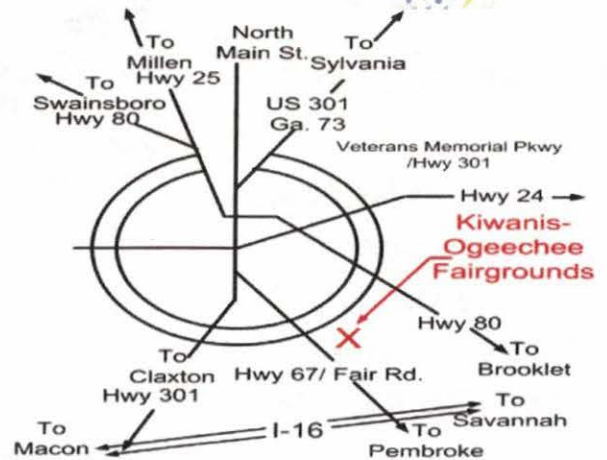

Mail Registration Forms to: John Cone
228 East Main
Statesboro, Ga. 30458
912-764-3523

Check us out at our website for info and a show application: www.statesborocruisers.org
Email us at boro_cruisers@yahoo.com

Southern Cruisers Car and Truck Show will be held at Kiwanis-Ogeechee Fairgrounds, 16943 Ga. Hwy. 67, Statesboro, Ga. 30458. Hundreds of classic cars, trucks and vendors from all over.

Registration Fee for Cars (Entrants) - $20 Day of Event and $15 Pre-registered Vendors MUST Pre-register prior to show: $20 per booth.

Due to our concessions for the charity, PLEASE NO food vendors.

Car Corral $10 per vehicle

All "Pre-Registrations" **MUST** be received by Saturday, March 24, 2018 at the address above.

Please Make All Checks Payable to: Southern Cruisers

This year will be Southern Cruiser's 27th annual car show. For the past 26 years we have operated as a Christian non-profit charity providing financial help to area families.

Our past few car shows have averaged 225 plus vehicles making our show one of the largest in southeast Georgia. This is an "open class" show which all vehicles complete in the same class.

Judging is performed by a select group of Southern Cruiser members. Southern Cruiser members vehicles are on display, but are not entered in the open class competition.

By execution of this Registration Form, I release and discharge Southern Cruisers Car and Truck Club of Statesboro, Ga., the Kiwanis- Ogeechee Fairgrounds Committee, and/or any person or group associated with the presentation of the 2018 Car Show from any and all known or unknown damages, injuries, losses, judgments or claims whatsoever that may be suffered to his/her person or property. **Cut along dotted line, keep top and send the bottom in!**

Signature of Participant: _____ Date: _____

CIRCLE ONE: Car Entrant(s), Car Corral or Vendor

REGISTRATION FORM (For All Entries)

Name _____
Address _____ City _____ State ____
Zip _____ Email _____ Phone _____
Car Club Name: _____
Year of Vehicle: _____ Make of Vehicle: _____ Model of Vehicle: _____

Type of Product/Goods to be sold: